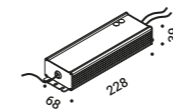

Driver / Alimentatore			Not included
100-240V	24V/150W/IP67/1-10V	UTOPIA 12	1Z1120500

Controller		Not included
DALI - PUSH - 0/1-10V - TRIAC - IP20		1Z2170010

**Optional accessories / Accessori opzionali**